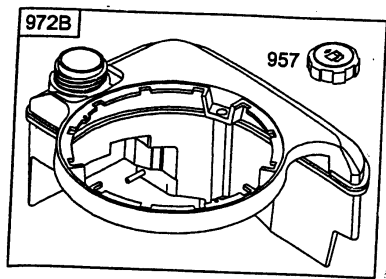

Quantum 55 X-ES Haube, Tank, Lüfterhaube
Quantum 55 X-ES covering cap, fuel tank, blower housing